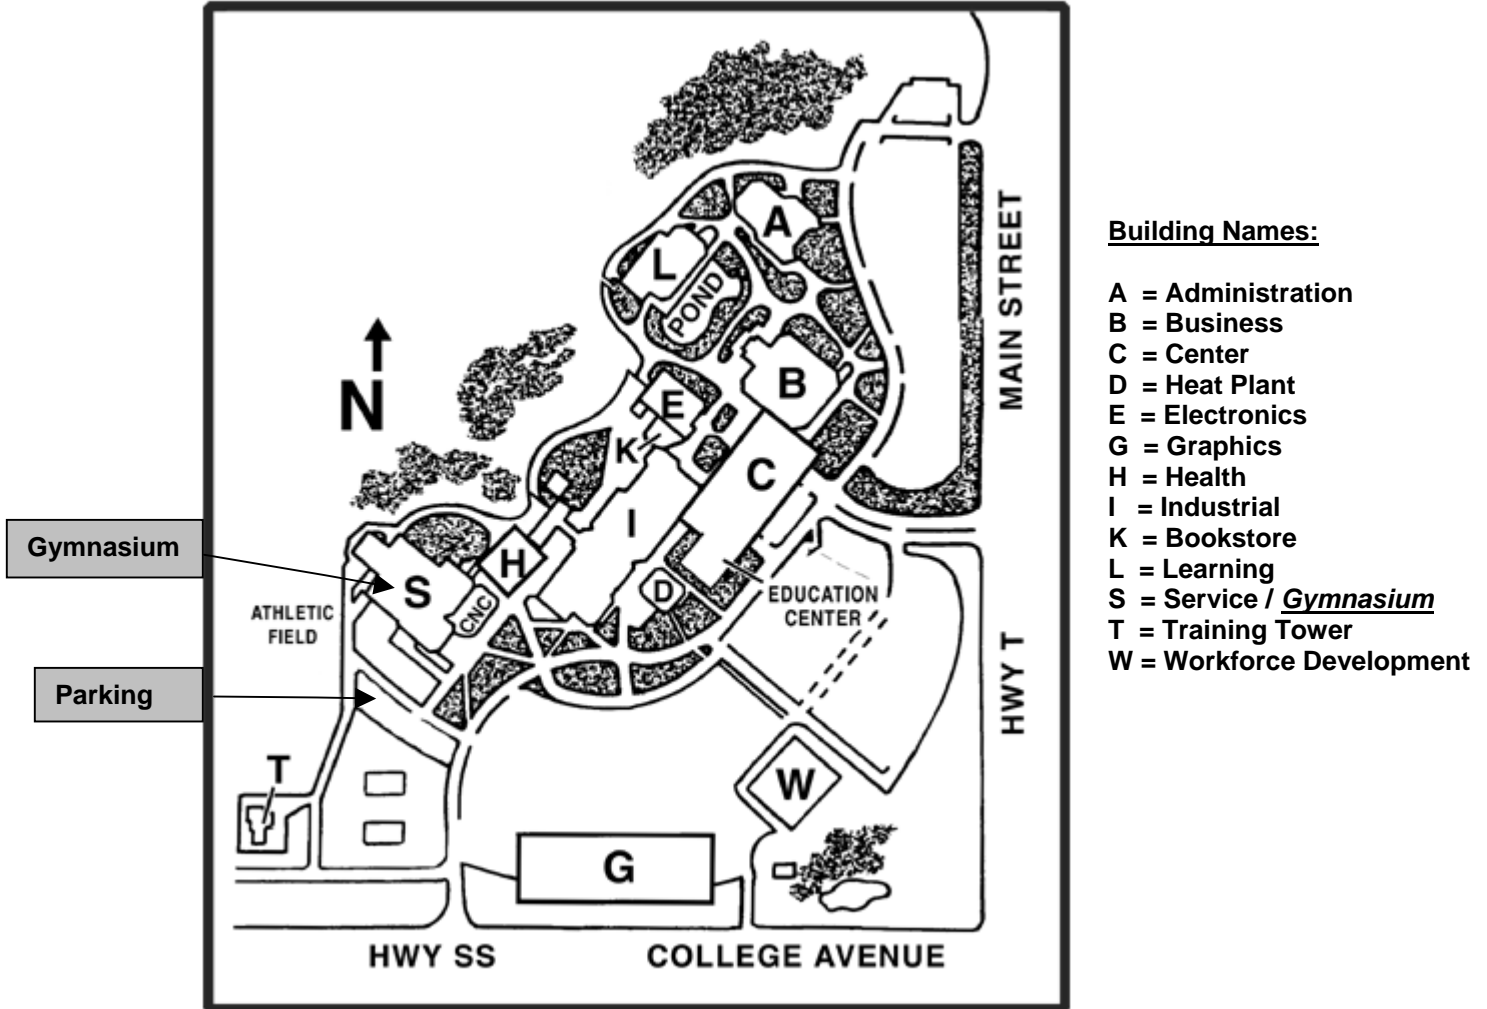

Waukesha County Technical College - Campus Map

800 Main Street, Pewaukee, WI 53072

Directions To WCTC Pewaukee Campus:

Coming from the east on Hwy. 190 (Capitol Drive):

Travel west on Capitol Drive. Turn left onto Hwy. 16 East. Take first exit, Main Street (exit 188). Turn left off hwy. ramp and proceed to the WCTC main entrance on right.

Coming from the east on I-94:

Travel west on I-94. Exit onto Hwy. 16 West (exit 293C). Continue to first exit, Main Street (exit 188). Turn left off hwy. ramp and proceed straight into the WCTC main entrance.

Coming from the west on I-94:

Travel east on I-94. Exit Hwy. T (exit 293). Turn left onto Hwy. T. Follow Hwy. T North about 2 miles to the WCTC main entrance on left.

Coming from the west on Hwy. 16:

Travel east on Hwy. 16 East. Exit Main Street (exit 188). Turn left off hwy. ramp and proceeds to the WCTC main entrance on right.